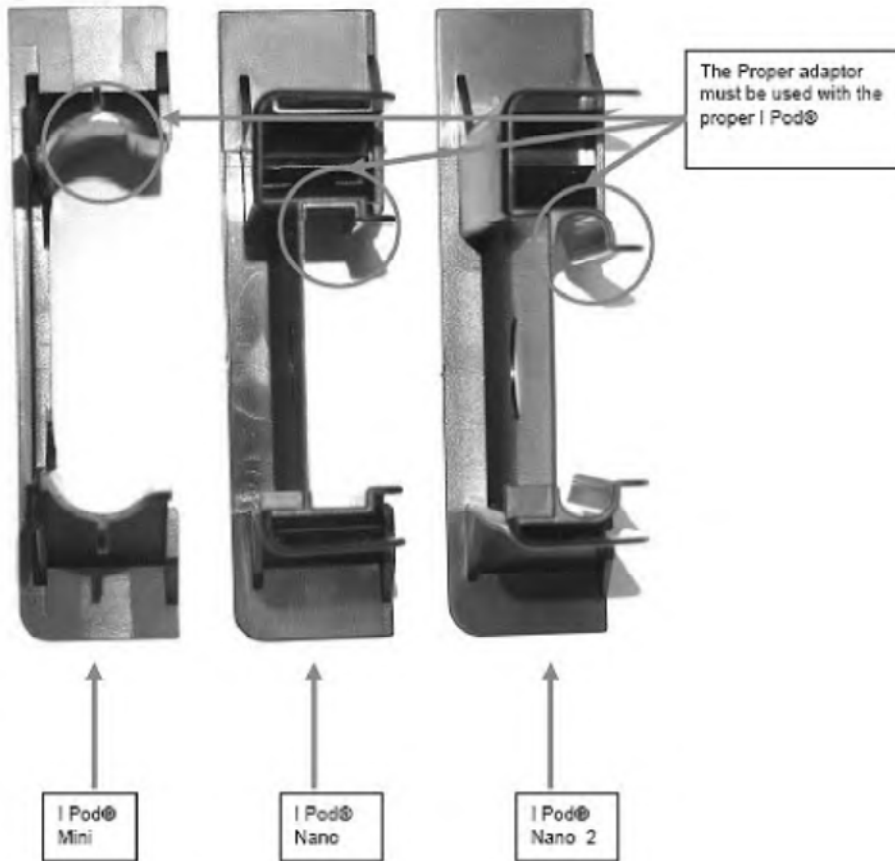

- I Pod[®] adaptor in center console, as seen from right seat: inserting I Pod[®].

Figure 2

With factory adaptor kit -figure -2-, an adaptor kit is now available for customer purchase.

This kit includes 3 snap in and removable adaptors to suit the customers various needs.

- I Pod[®] adaptor in glove box , inserting Pod[®].

Technical Bulletin

Figure 3

The new I Pod® kit Part No: 1K0868003B 9B9 contains three snap in and removable adaptors - figure 3:-

- DO NOT modify any I Pod® kit.
Install correct adaptor ONLY.